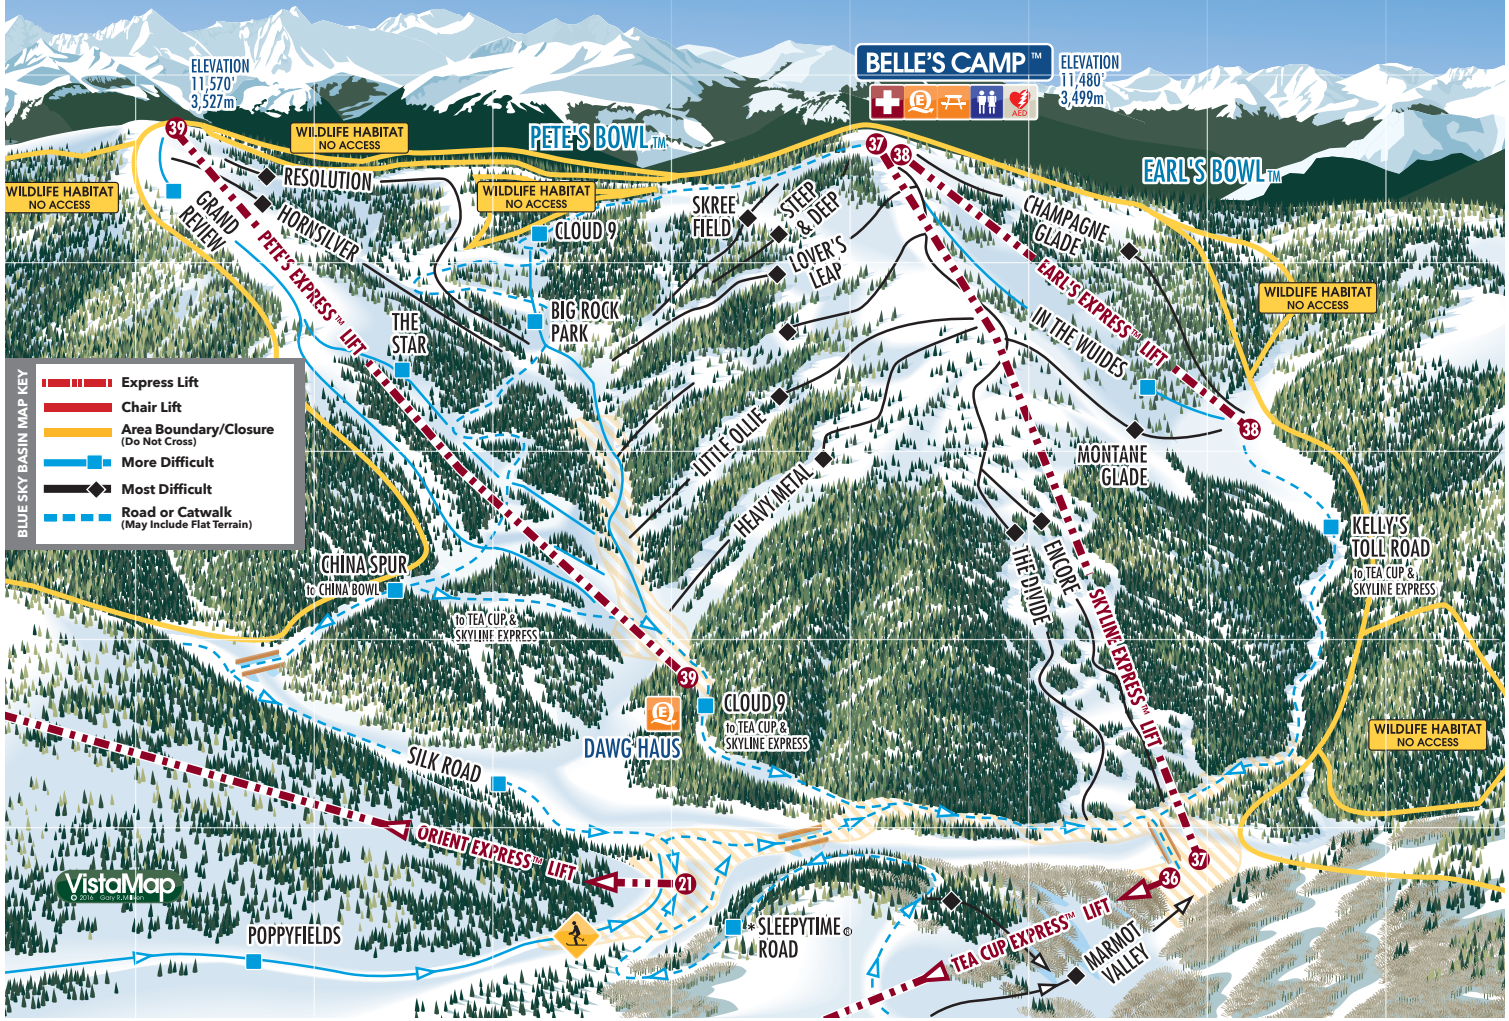

# Blue Sky Basin™

ELEVATION  
11,570'  
3,527m

BELLE'S CAMP™

ELEVATION  
11,480'  
3,499m

6  
7  
8  
9  
10  
11

- BLUE SKY BASIN MAP KEY
- Express Lift
  - Chair Lift
  - Area Boundary/Closure (Do Not Cross)
  - More Difficult
  - Most Difficult
  - Road or Catwalk (May Include Flat Terrain)